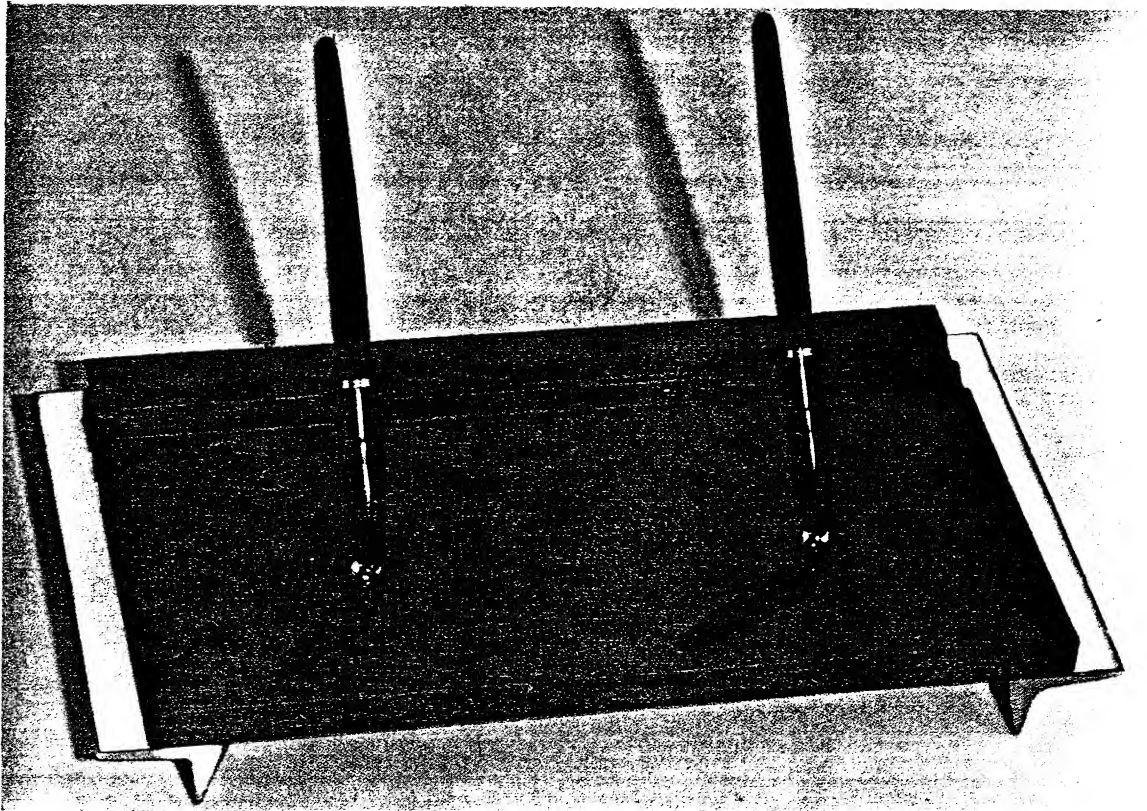

Parker "51" MAGNETIX Desk Sets

MODEL NO. 90-211

Colored catalin with gold colored rests.
Two black "51" pens and holders, 7¼ x 13½" . . . . . $40.00.